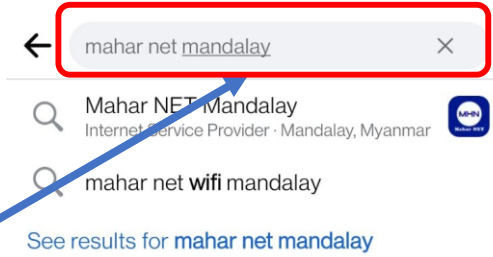

စာမျက်နှာ ၈/၈

MaharNet Facebook Page ကို Facebook ရှာထားပုံ